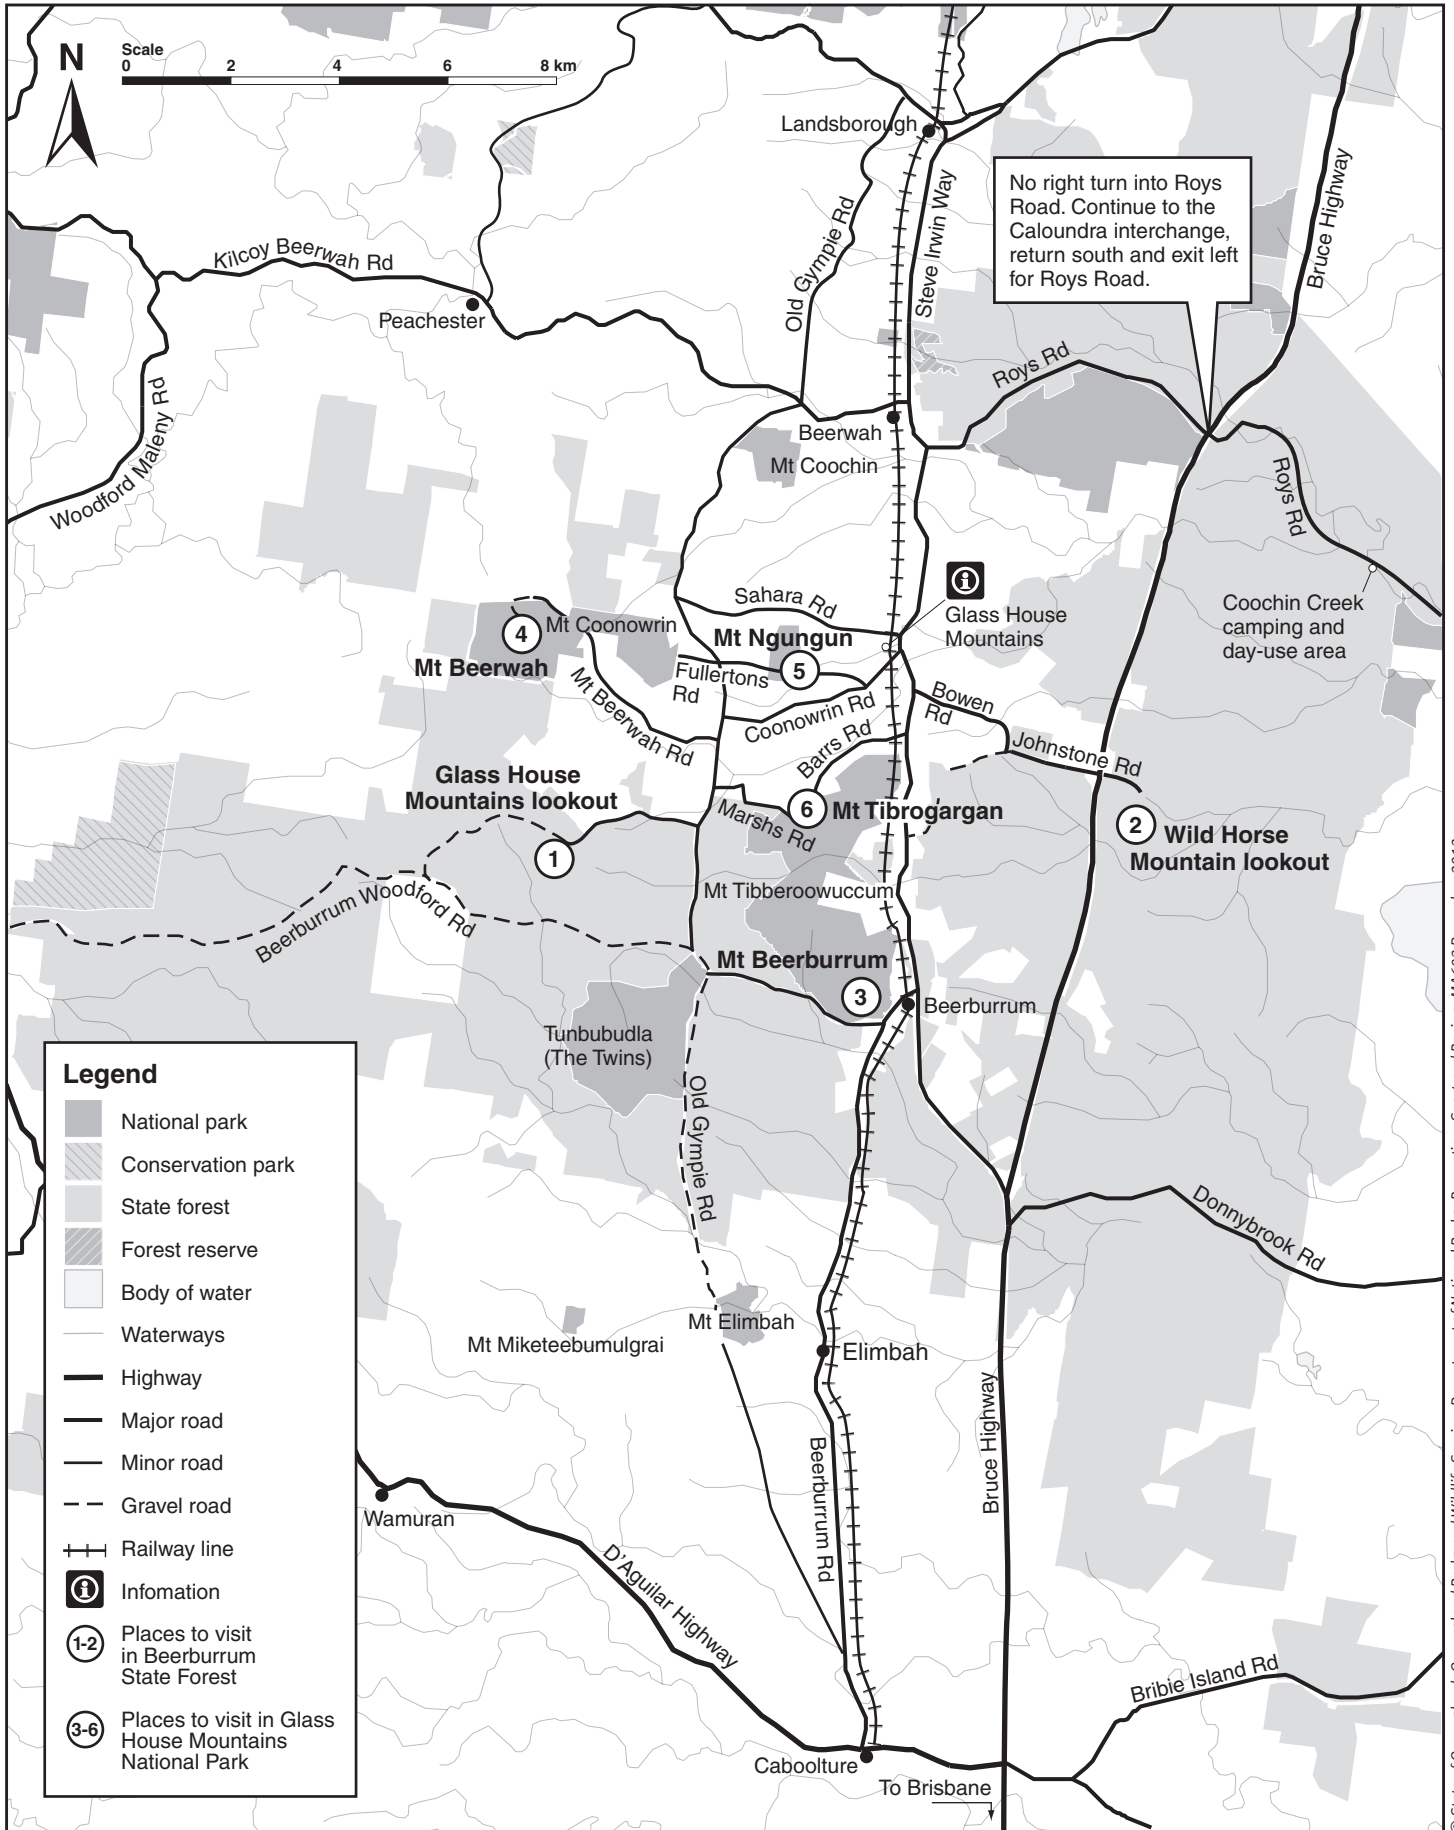

Glass House Mountains and surrounds map

© State of Queensland. Queensland Parks and Wildlife Service, Department of National Parks, Recreation, Sport and Racing. MA603 December 2012