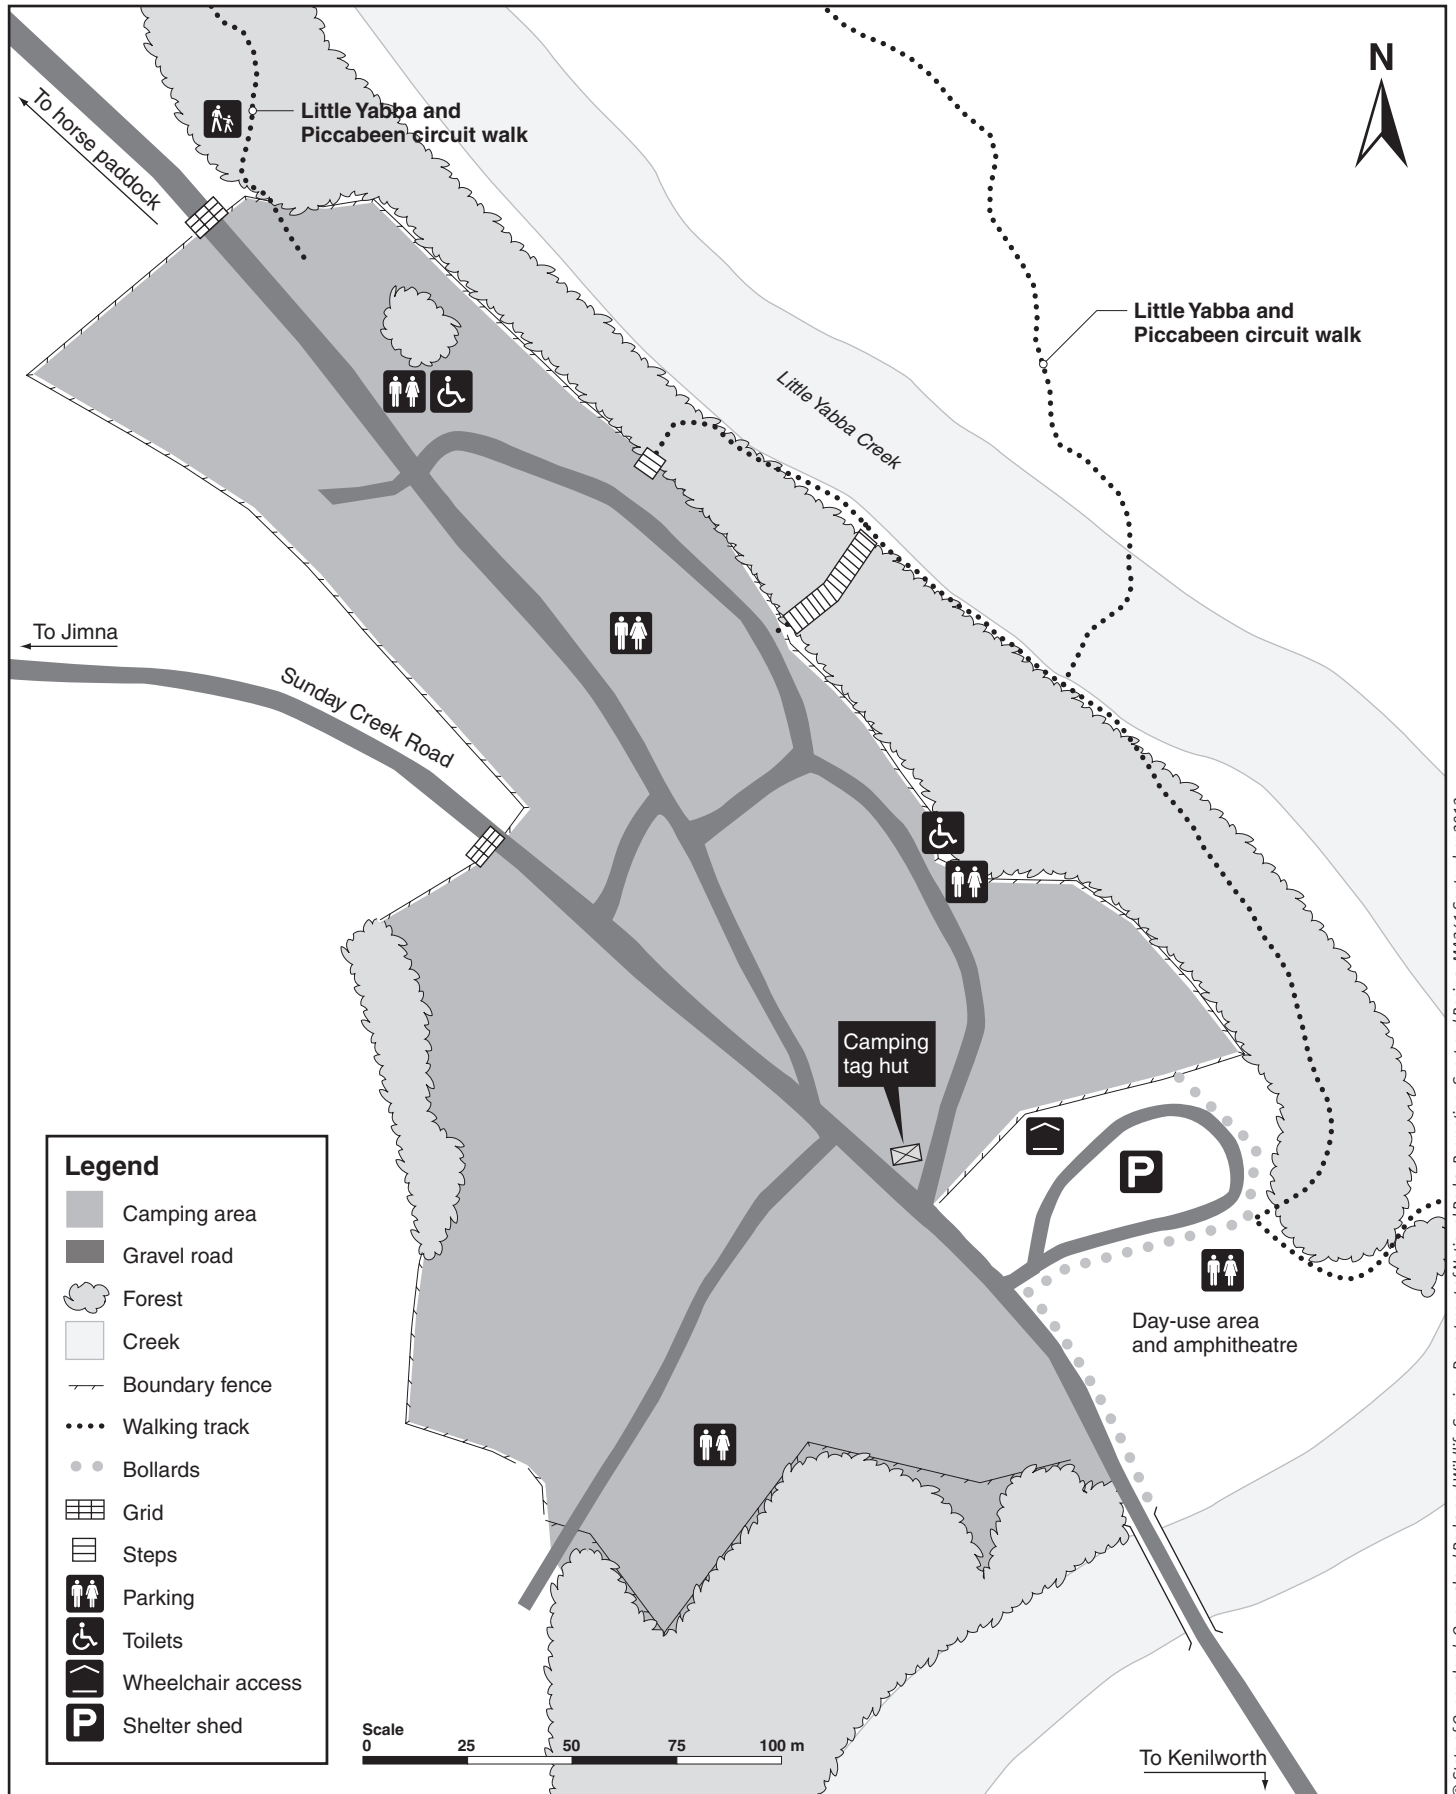

# Charlie Moreland camping area map

Imbil State Forest 1

© State of Queensland. Queensland Parks and Wildlife Service, Department of National Parks, Recreation, Sport and Racing. MA341 September 2012