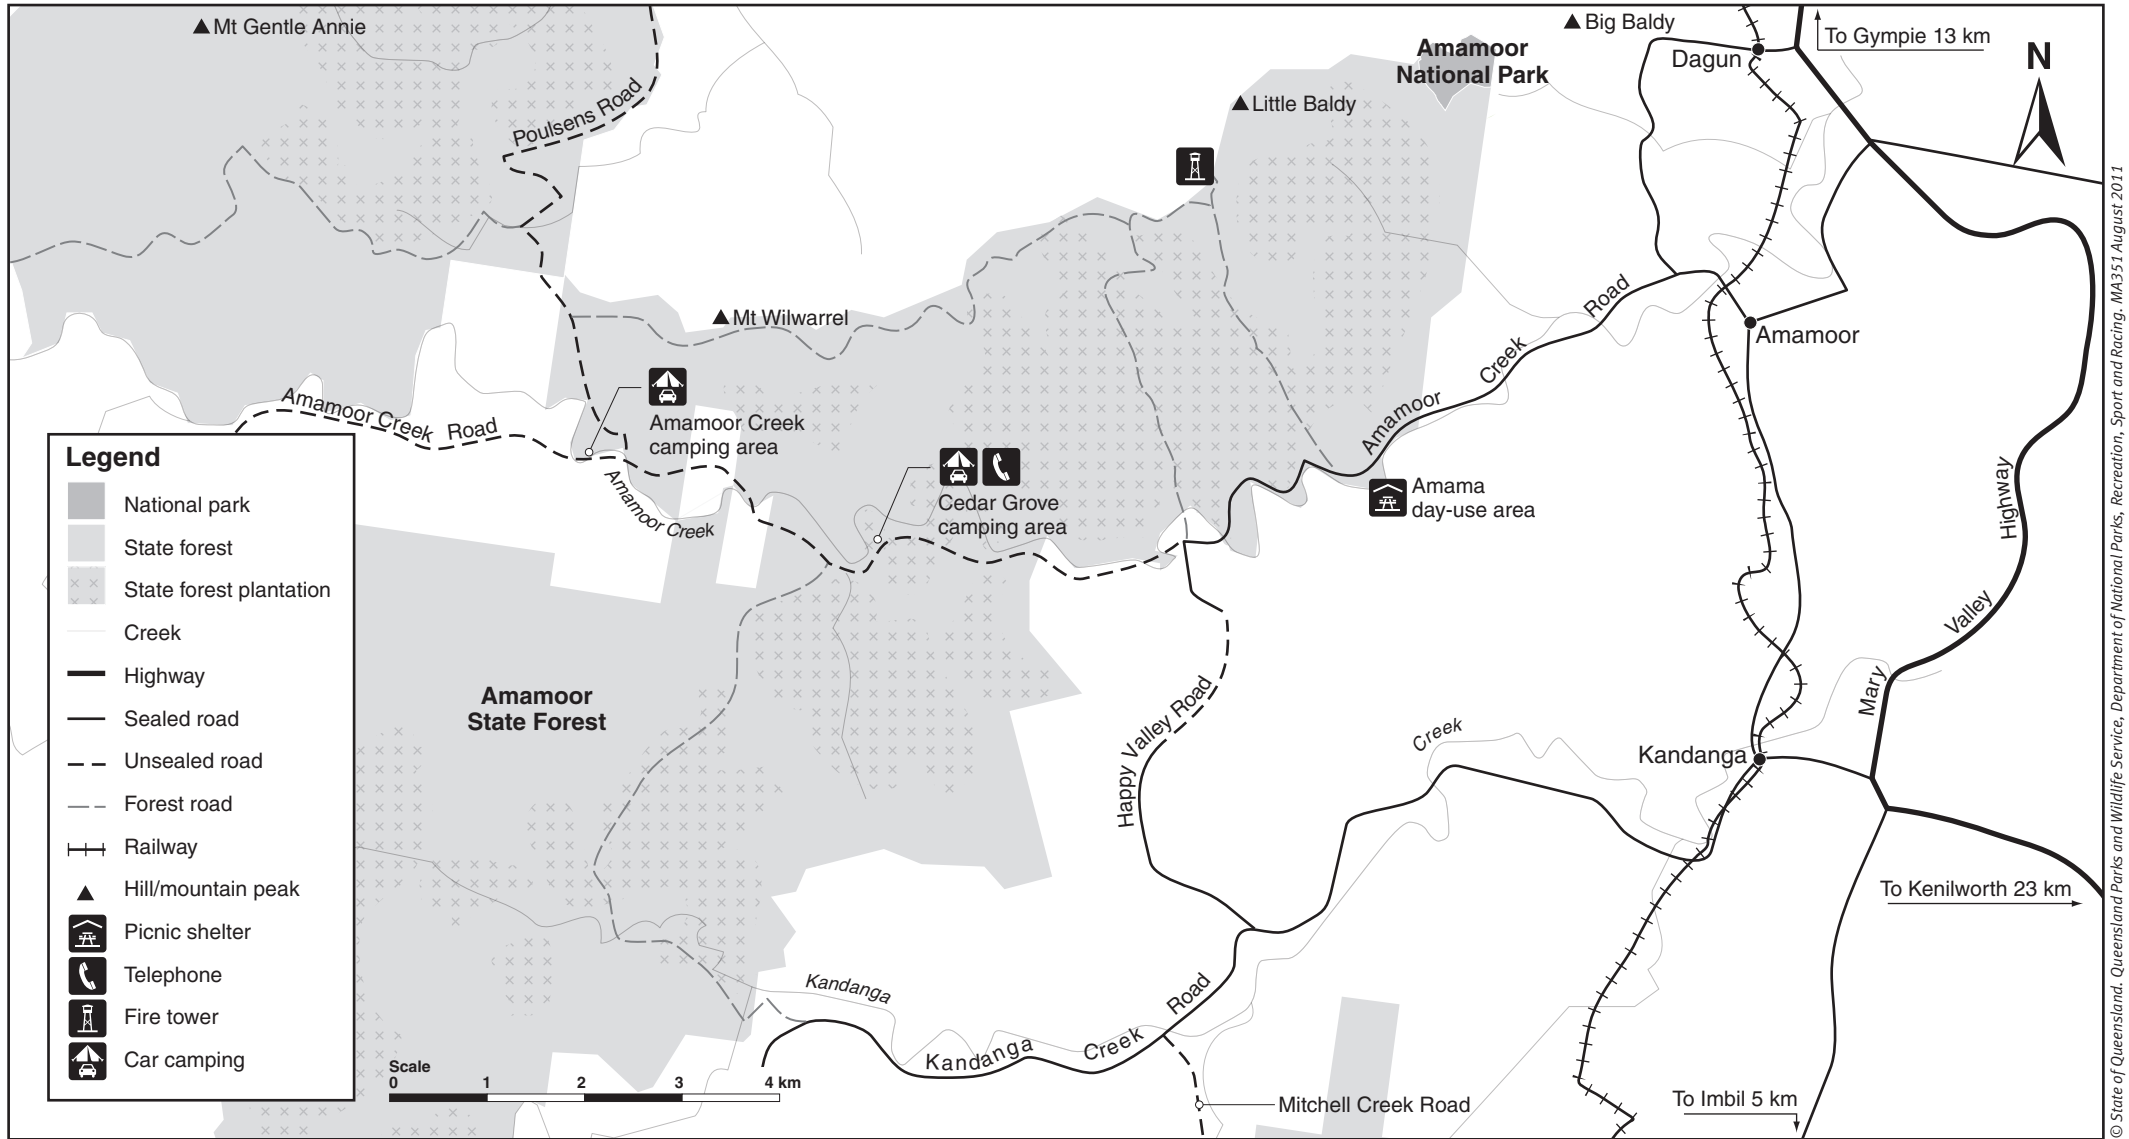

Amamoor area parks and forest map

© State of Queensland. Queensland Parks and Wildlife Service, Department of National Parks, Recreation, Sport and Racing. MA351 August 2011